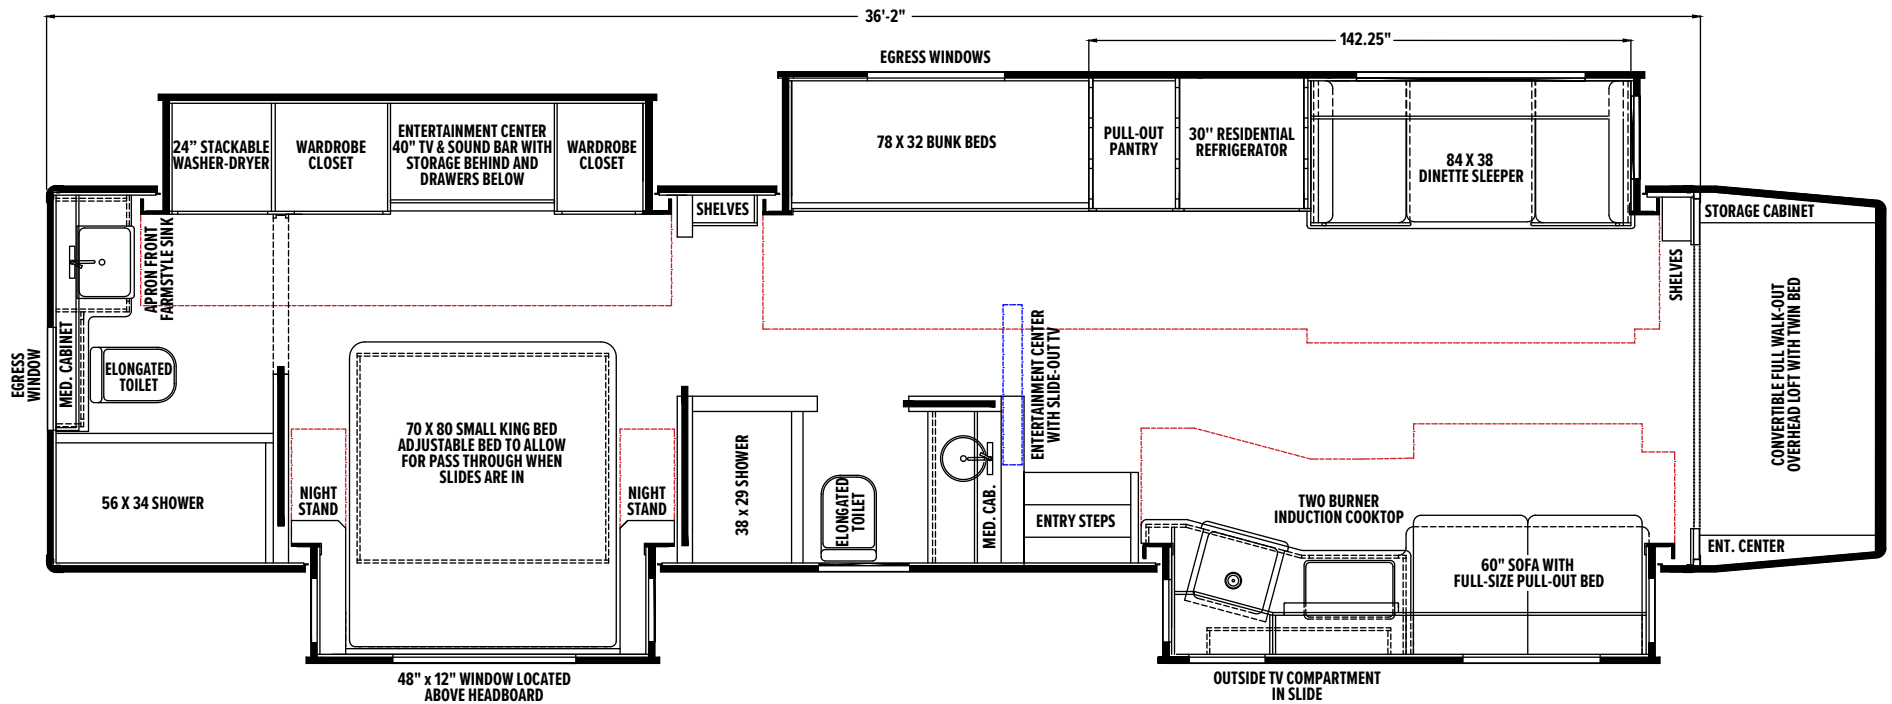

Super C Motor Coach Floorplan

2021 Freightliner with Cummins X15 and Allison Transmission

Note: The length of this coach may not be legal in all 50 states. It is the responsibility of the end user to review and understand what states it may be over the legally permitted length and require an oversized load permit to travel in. Upon signing for approval of floor plan and order Outback Customs, LLC & 1492 Coachworks, LLC will have no liability or legal responsibility to this regard.